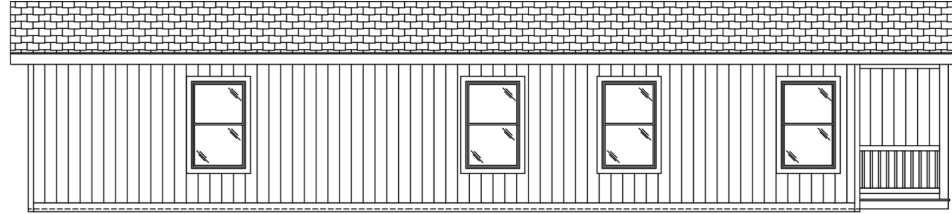

BATHROOMS

**OVERVIEW**

24' Wide Home with  
Corner Porch for Sale

Heritage Home Center

**(425) 353-5464**

or **Request Firm Quote**

EMAIL US

**02 FRONT ELEVATION**